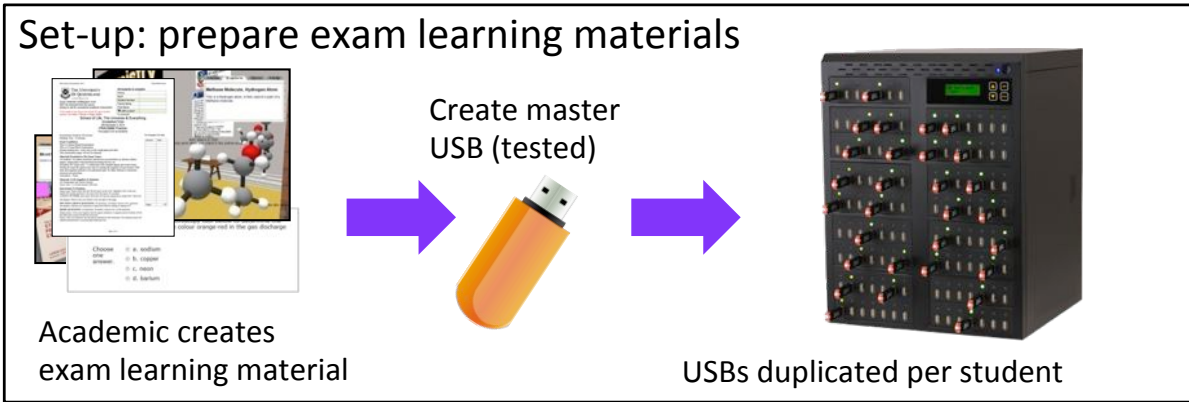

Current e-Exam Workflow

1. Students enter room.
2. Given USB.
3. Boot laptop.
4. Do exam.
5. Return USB.
6. Leave room.