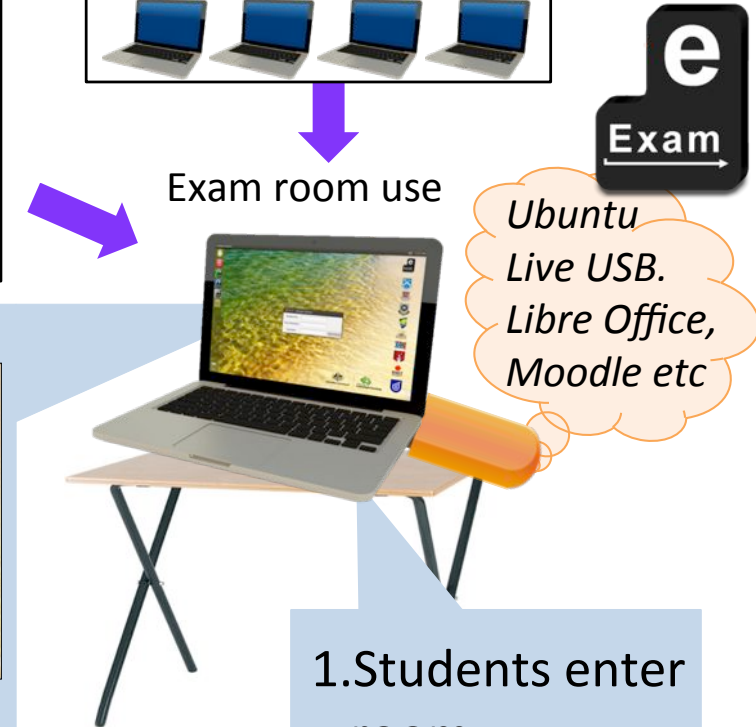

Current e-Exam Workflow

1. Students enter room.
2. Given USB.
3. Boot laptop.
4. Do exam.
5. Return USB.
6. Leave room.