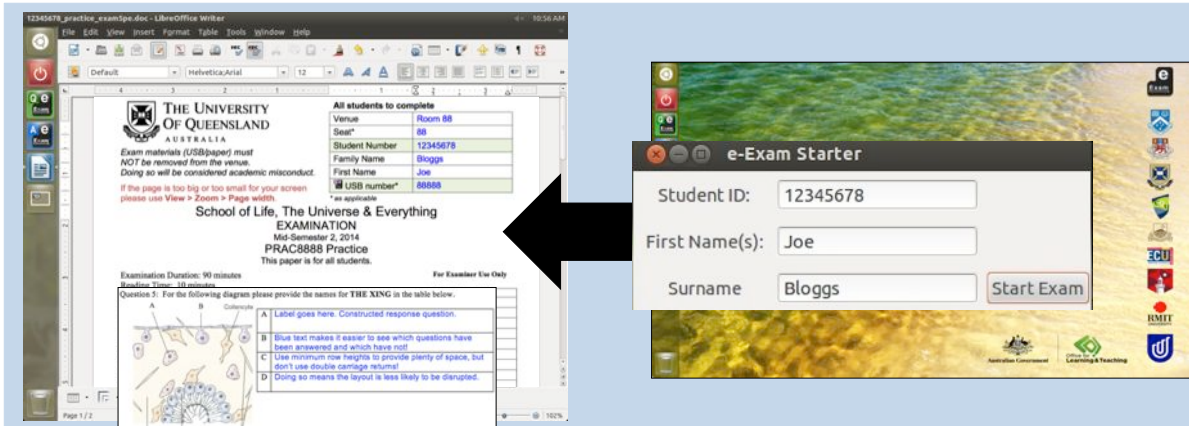

Current e-Exam Workflow

1. Students enter room.
2. Given USB.
3. Boot laptop.
4. Do exam.
5. Return USB.
6. Leave room.